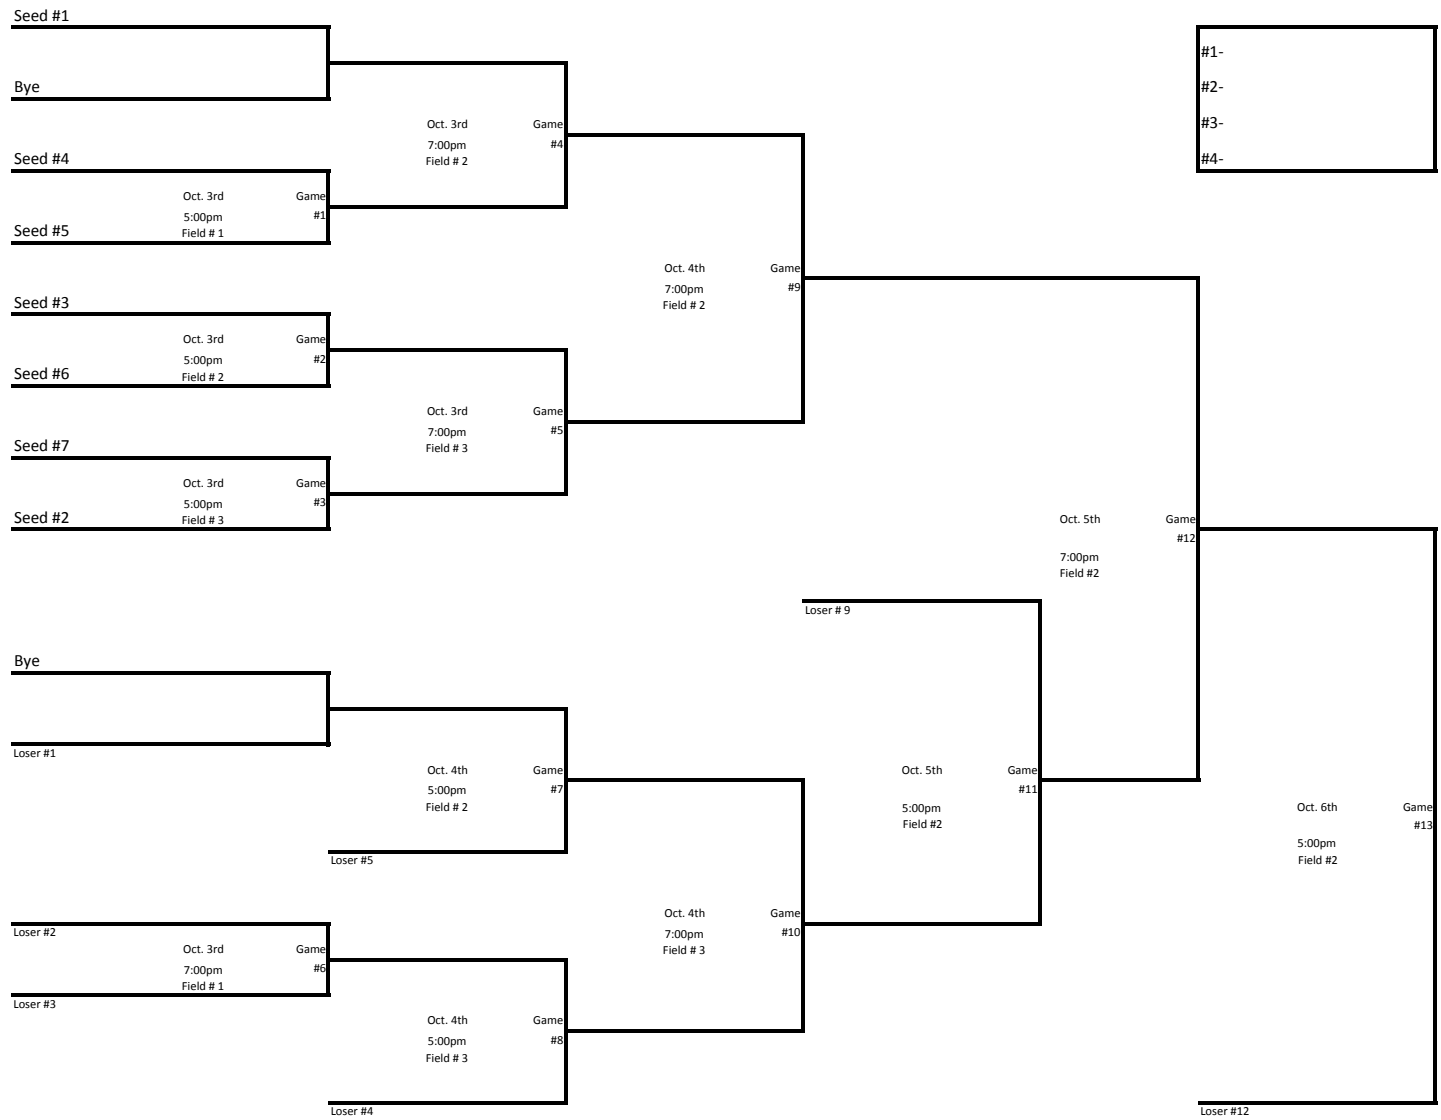

2011 Region 6-A AAAA Softball Tournament

#1-
#2-
#3-
#4-

* If Necessary